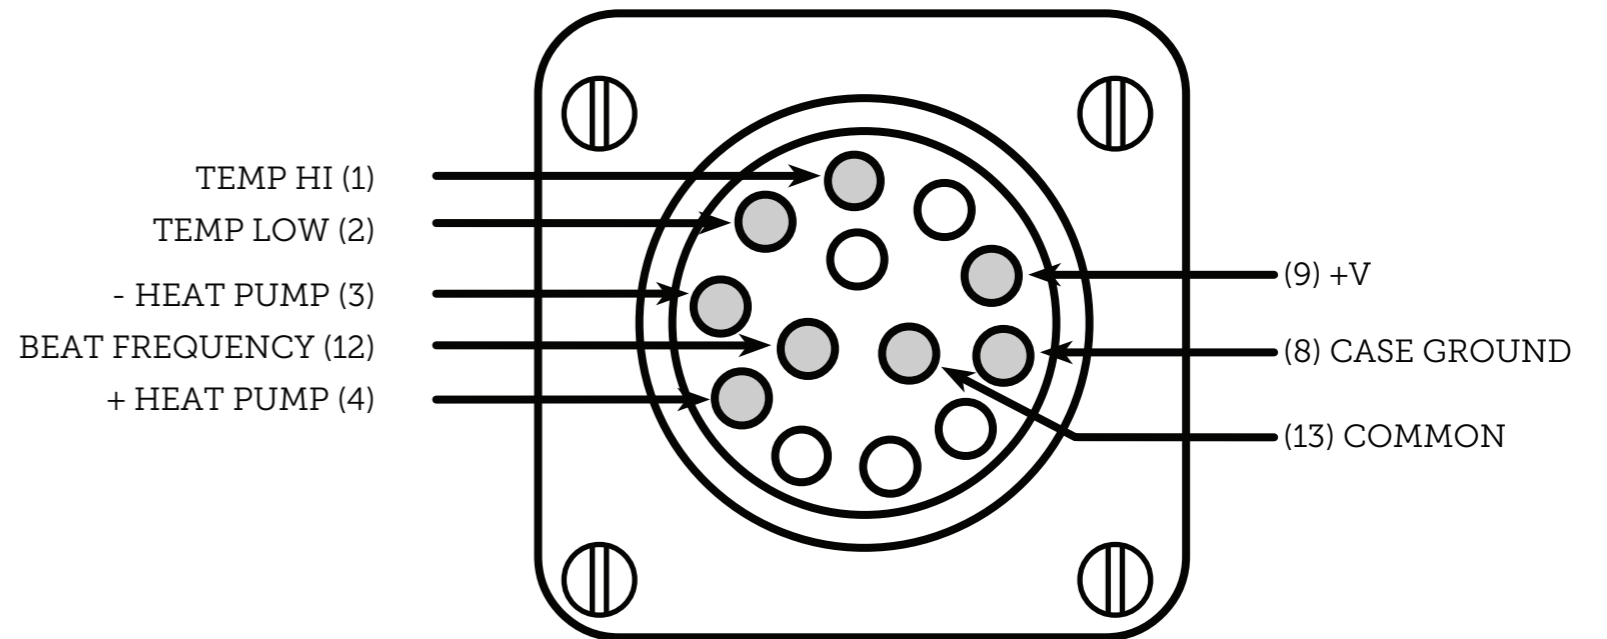

POSITIVE VOLTAGE ON HEAT PUMP
INDICATES COOLING

Pinout

QCM Research produces quality lab cables to custom lengths 3m to 76m