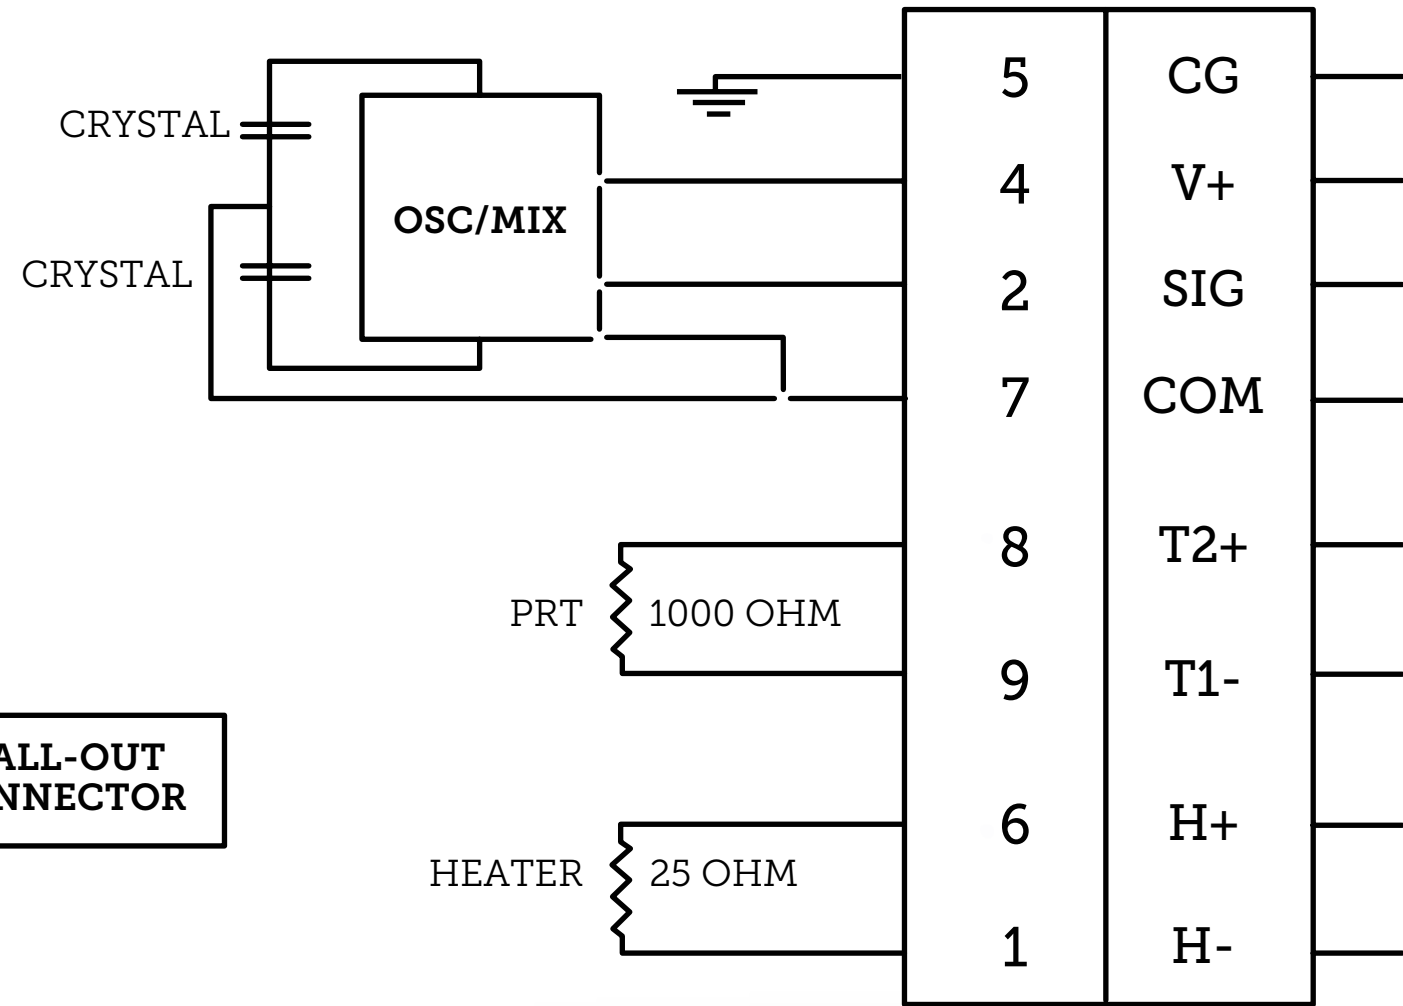

(AS VIEWED FROM BEHIND THE CONNECTOR)

**PIN CALL-OUT
J01 CONNECTOR**

PINOUT

QCM Research produces quality lab cables to custom lengths 3m to 76m