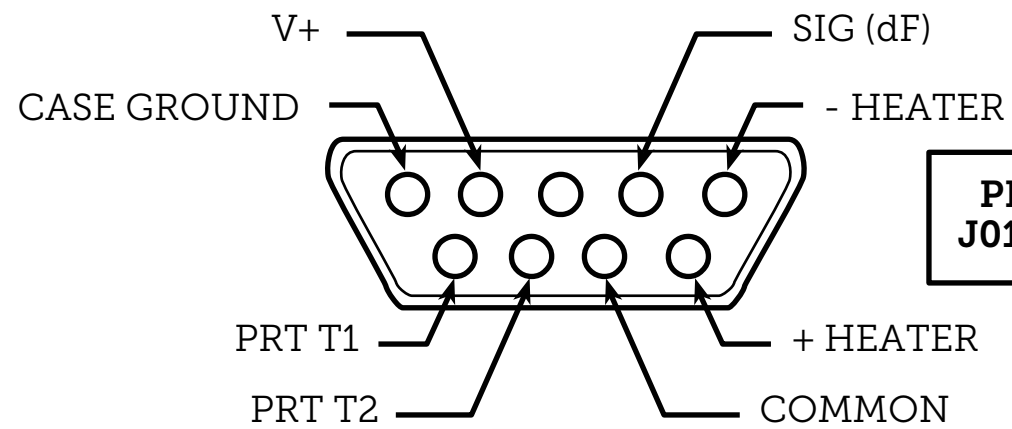

(AS VIEWED FROM BEHIND THE CONNECTOR)

**PIN CALL-OUT
J01 CONNECTOR**

PINOUT

QCM Research produces quality lab cables to custom lengths 3m to 76m