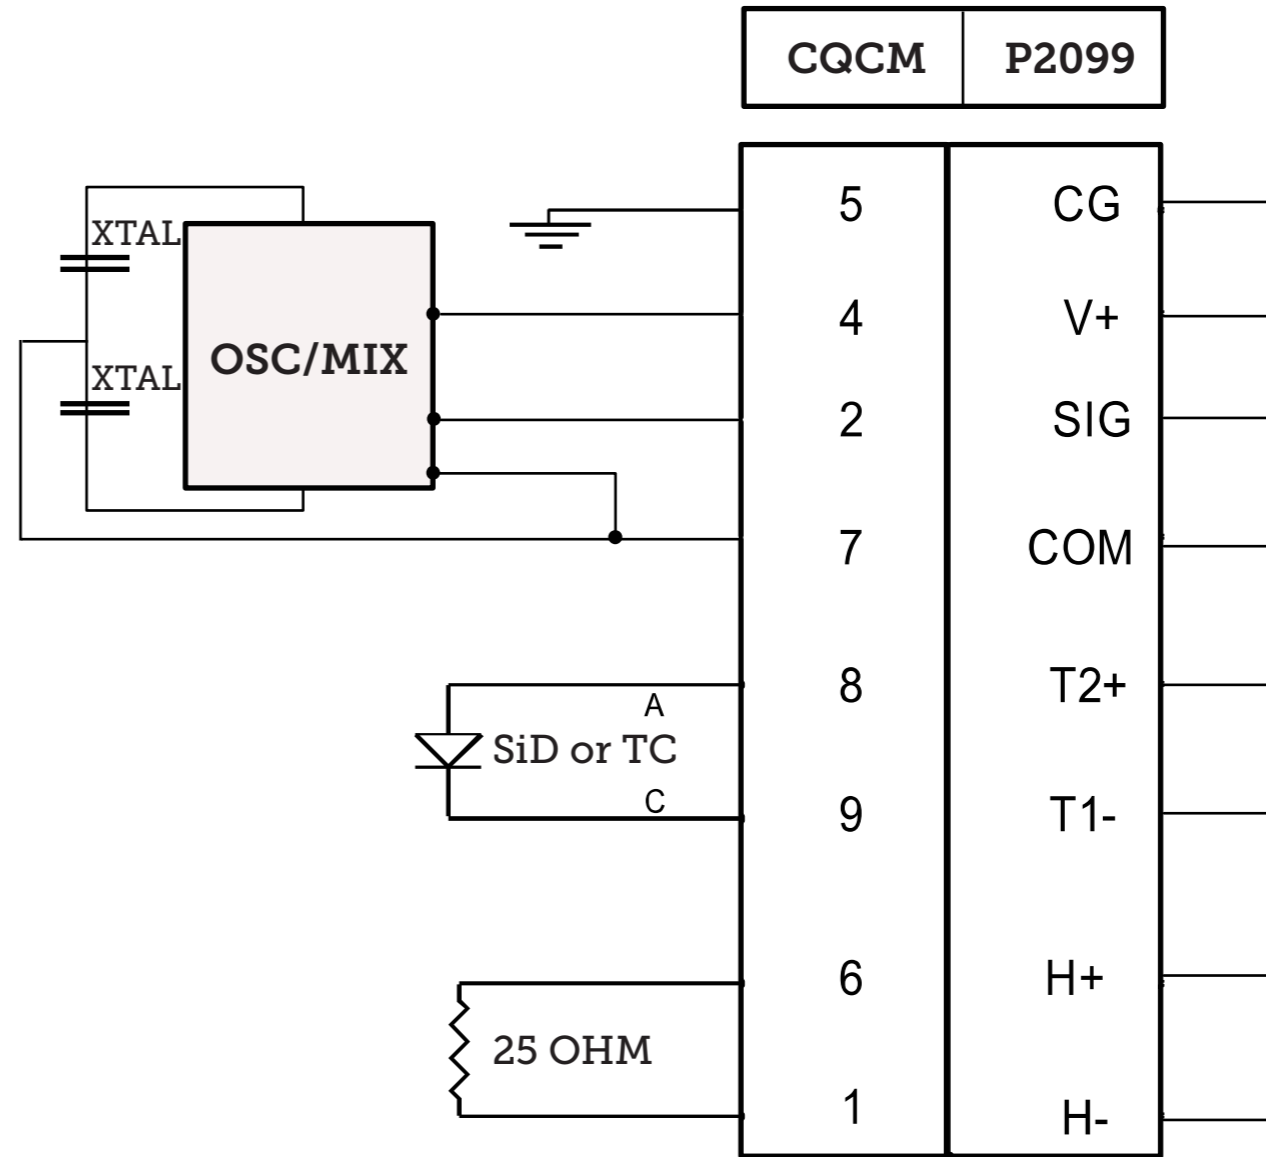

As viewed from behind the connector

P2009

As it appears on the outside

## Pinout

QCM Research produces quality lab cables to custom lengths 3m to 53m