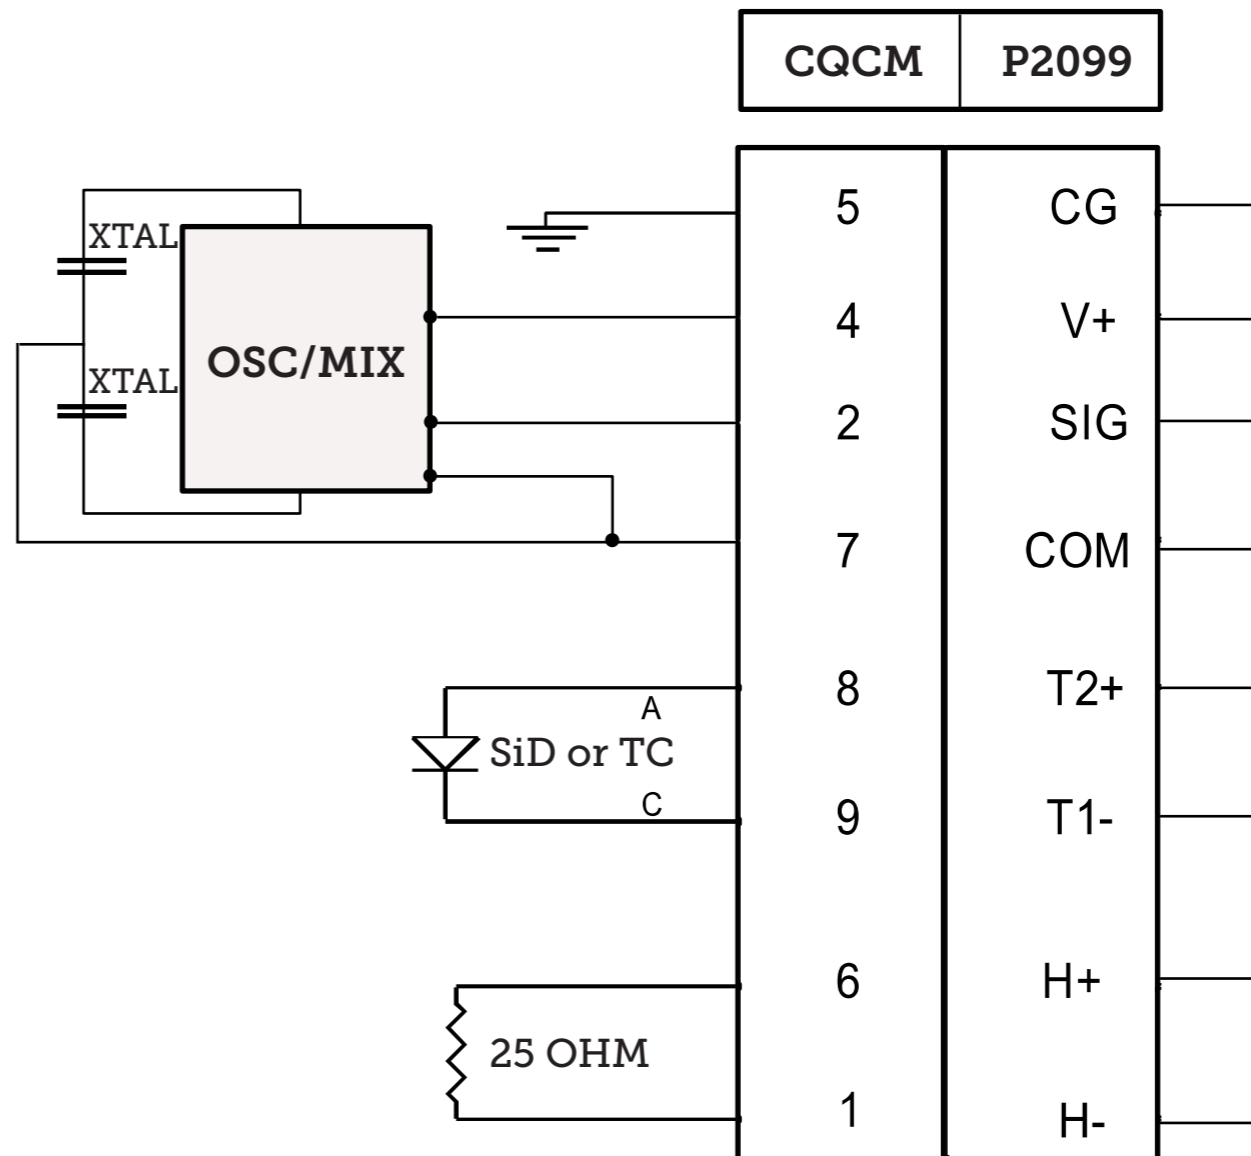

As viewed from behind the connector

P2009

As it appears on the outside

## MK 18 ピン割り当て

QCM Research produces quality lab cables to custom lengths 3m to 53m