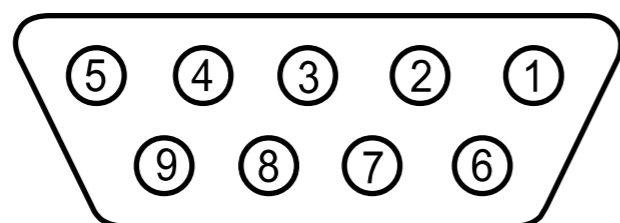

As viewed from behind the connector

P2009

As it appears on the outside

## MK 18 ピン割り当て

QCM Research produces quality lab cables to custom lengths 3m to 53m