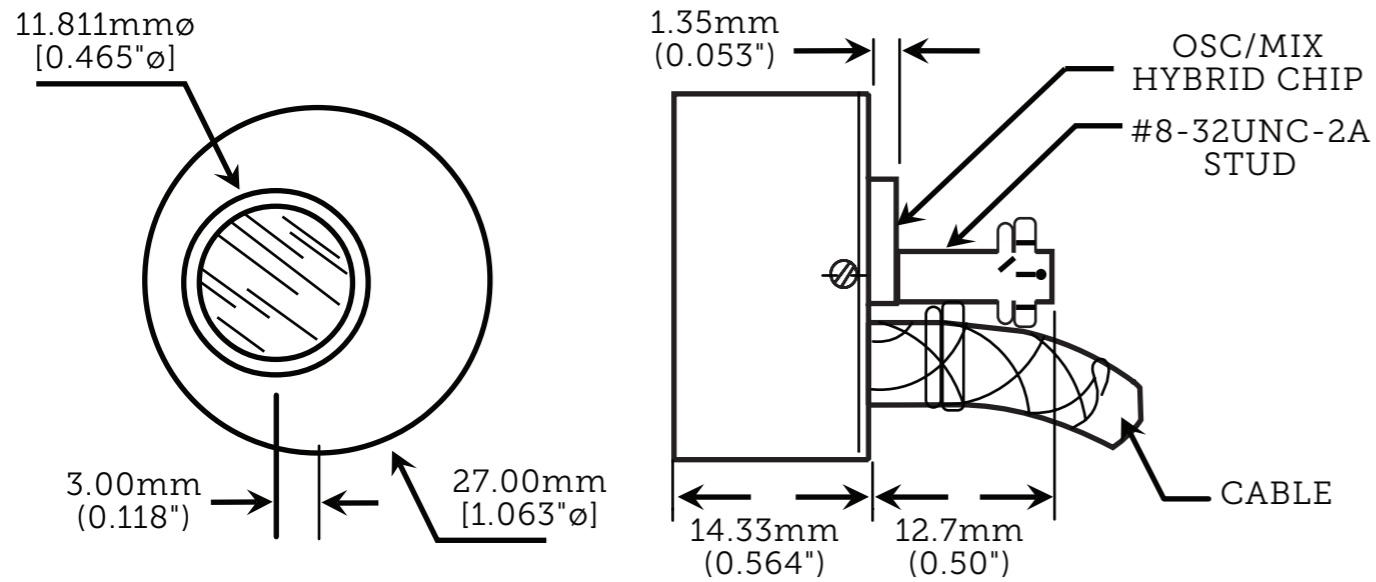

MK20-1 Standard

MK20-2 Sub-Micron

MK20-3 Low Power Peltier

Weight (excluding cable) = ~ 20g