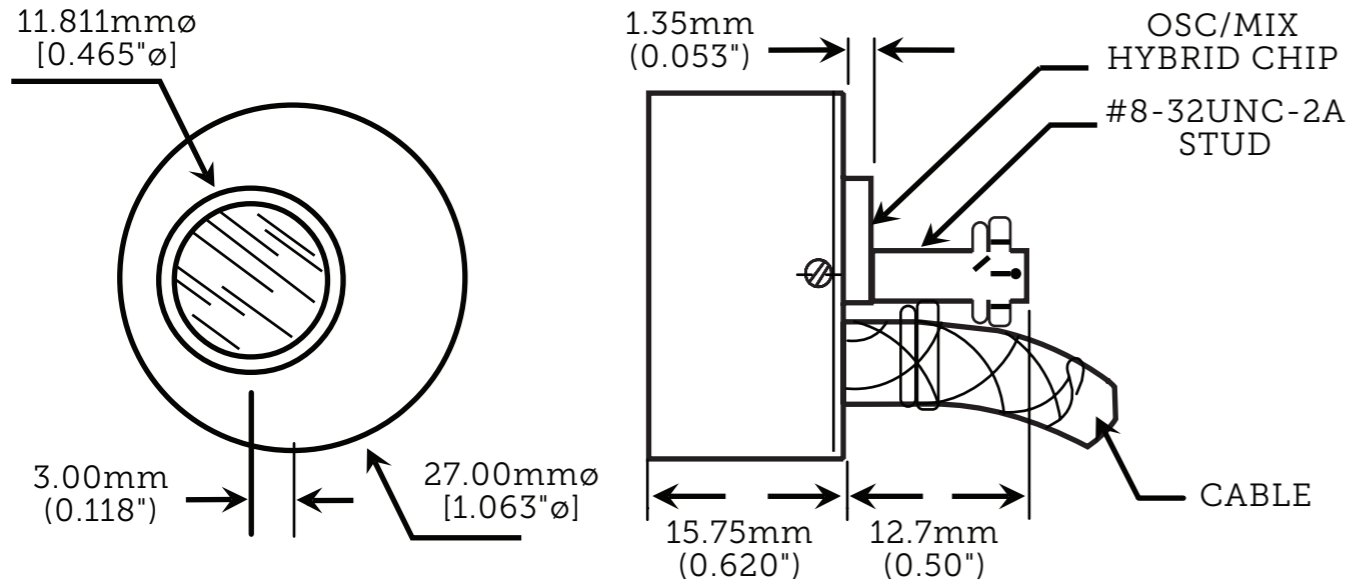

MK20-1 Standard

MK20-2 Sub-Micron

MK20-3 Low Power Peltier

Weight (excluding cable) = ~ 20g