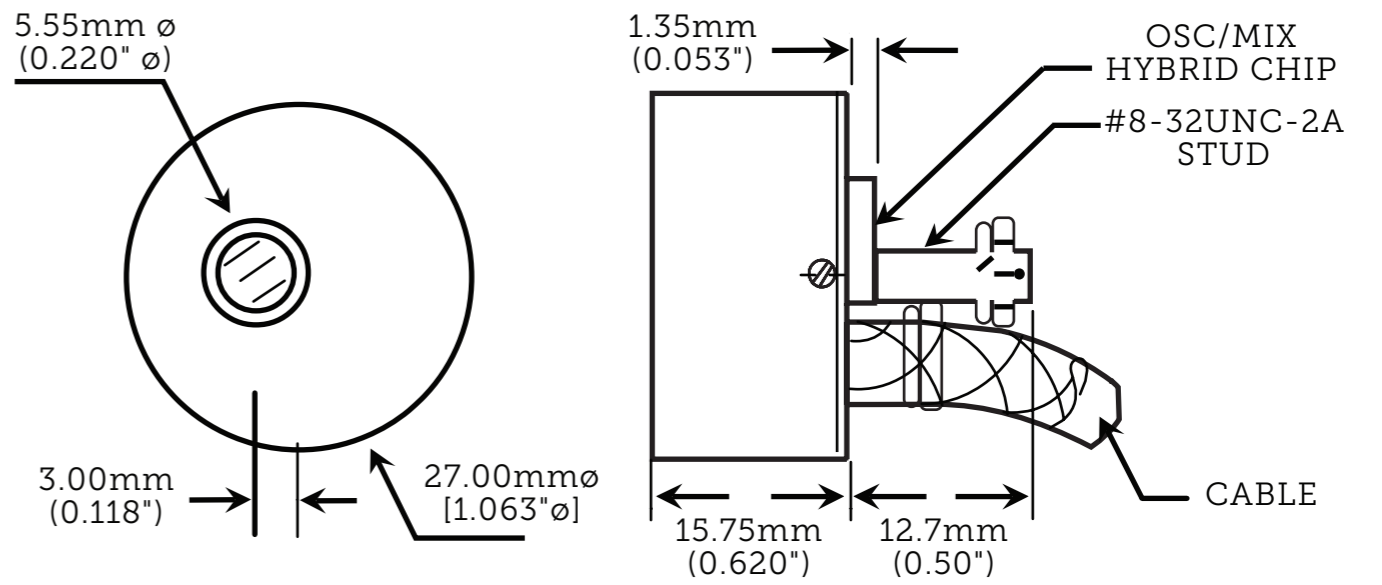

MK20-1 Standard

MK20-2 Sub-Micron

MK20-3 Low Power Peltier

Weight (excluding cable) = ~ 20g